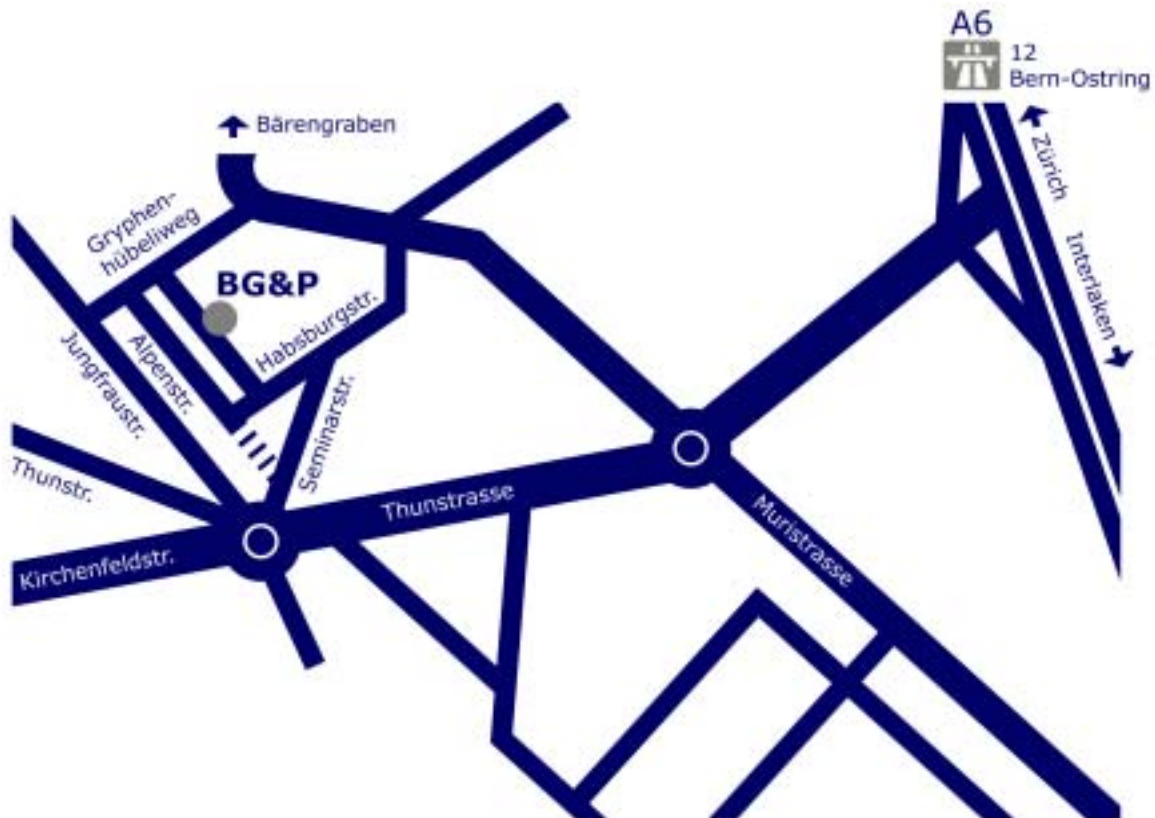

How to find us!

How to find us by car

Leave the motorway at the exit "Bern-Ostring" and drive towards city centre. Drive straight-on on the "Thunstrasse" till you reach "Thunplatz" (tram stop and roundabout). Turn right into "Seminarstrasse" and follow this street for 300 m. Turn left into "Habsburgstrasse" and then, after approx. 150 m, turn right to the archway and "Gryphenhübeliweg". There are parking slots available in the time restricted parking area "Blue Zone".

How to find us by public transport

Join tram no. 5 or 3 to stop "Thunplatz". Take the short cut in the "Seminarstrasse", which you can see from the tram stop, through to the Israeli Embassy. This short cut is inaccessible for cars. After the short cut turn right to the archway which leads to "Gryphenhübeliweg".